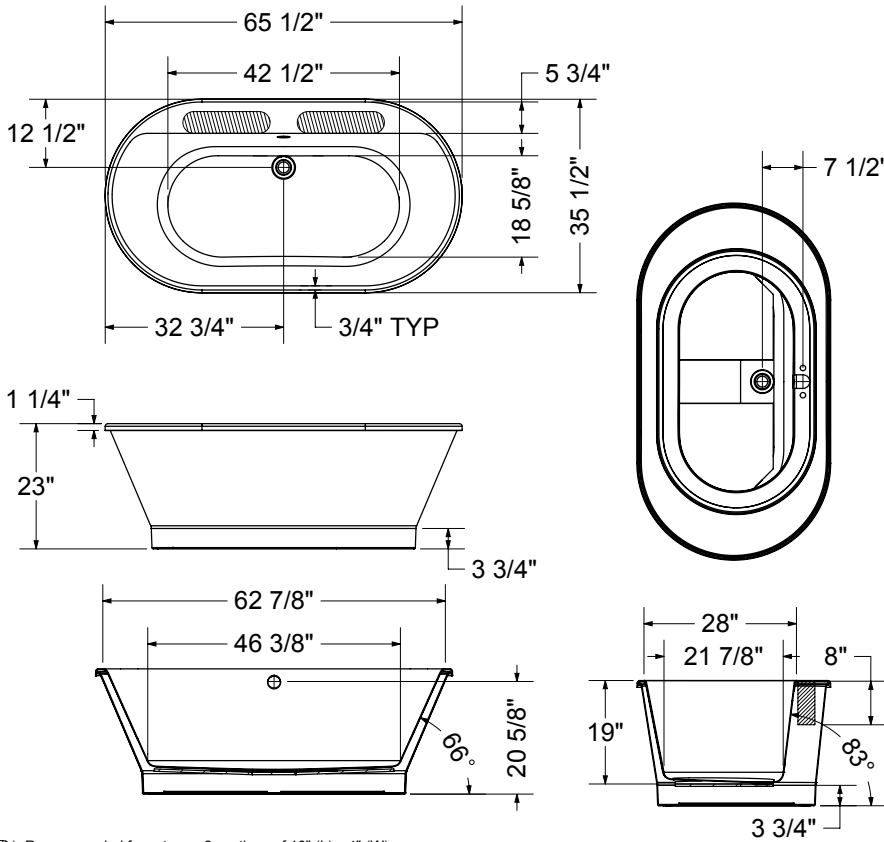

Brioso 6636

Model number:

103903

Dimensions: 66" x 36" x 23"

Installation: Freestanding

Material: Fiberglass

Standard Features:

- 2-piece bathtub with transitional look and concealed seam
- Ample deck space for faucet installation
- Maximized bathing well with center drain
- Above-the-Floor Rough (AFR)
- F² Drain compatible for fast & easy installation
- Apron available in white and 3 designer colors

Brioso 6636

Model number: 103903

Dimensions: 66" x 36" x 23"

Installation: Freestanding

Material: Fiberglass

Dimensions:
66 x 36 x 23 in. (1676 x 914 x 584 mm)
Weight:
106 lbs -
Drain location:
Center

 : Recommended faucet area 2 sections of 16" (L) x 4" (W).
Depth recommended for straight pipes 8".

All dimensions are approximate. Structure measurements must be verified against the unit to ensure proper fit.

Project:

Contractor:

Representative:

Date:

Tel:

Notes: